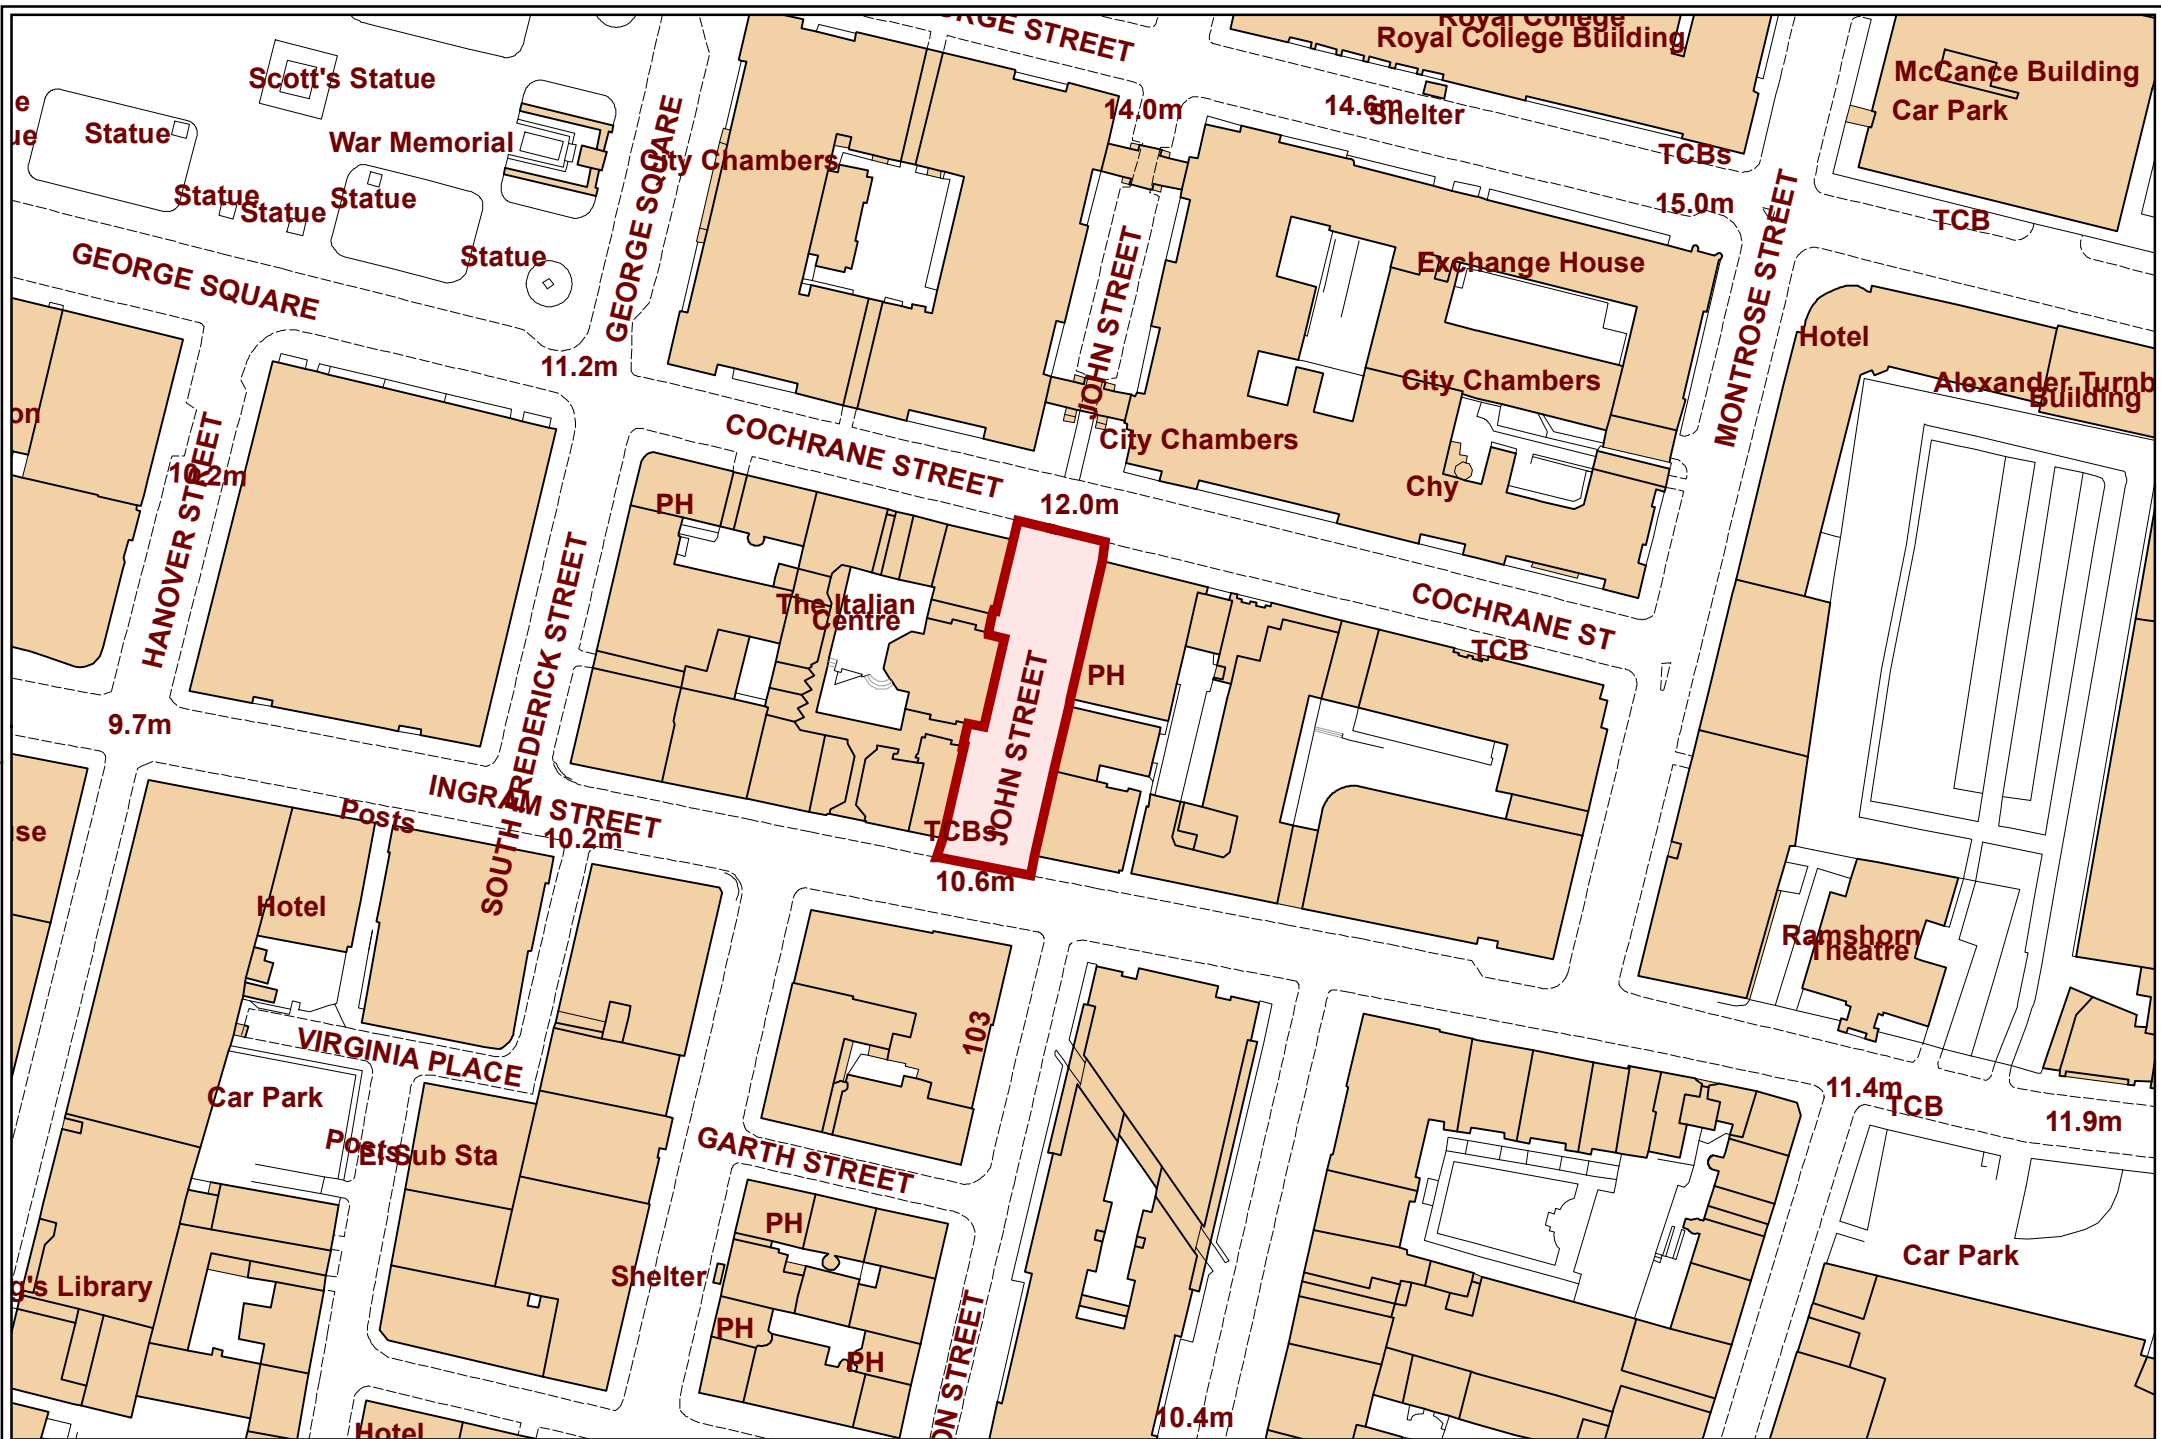

Commercial waste site - Garth Street

Commercial waste site - John Street

Commercial waste site - Sauchiehall Lane