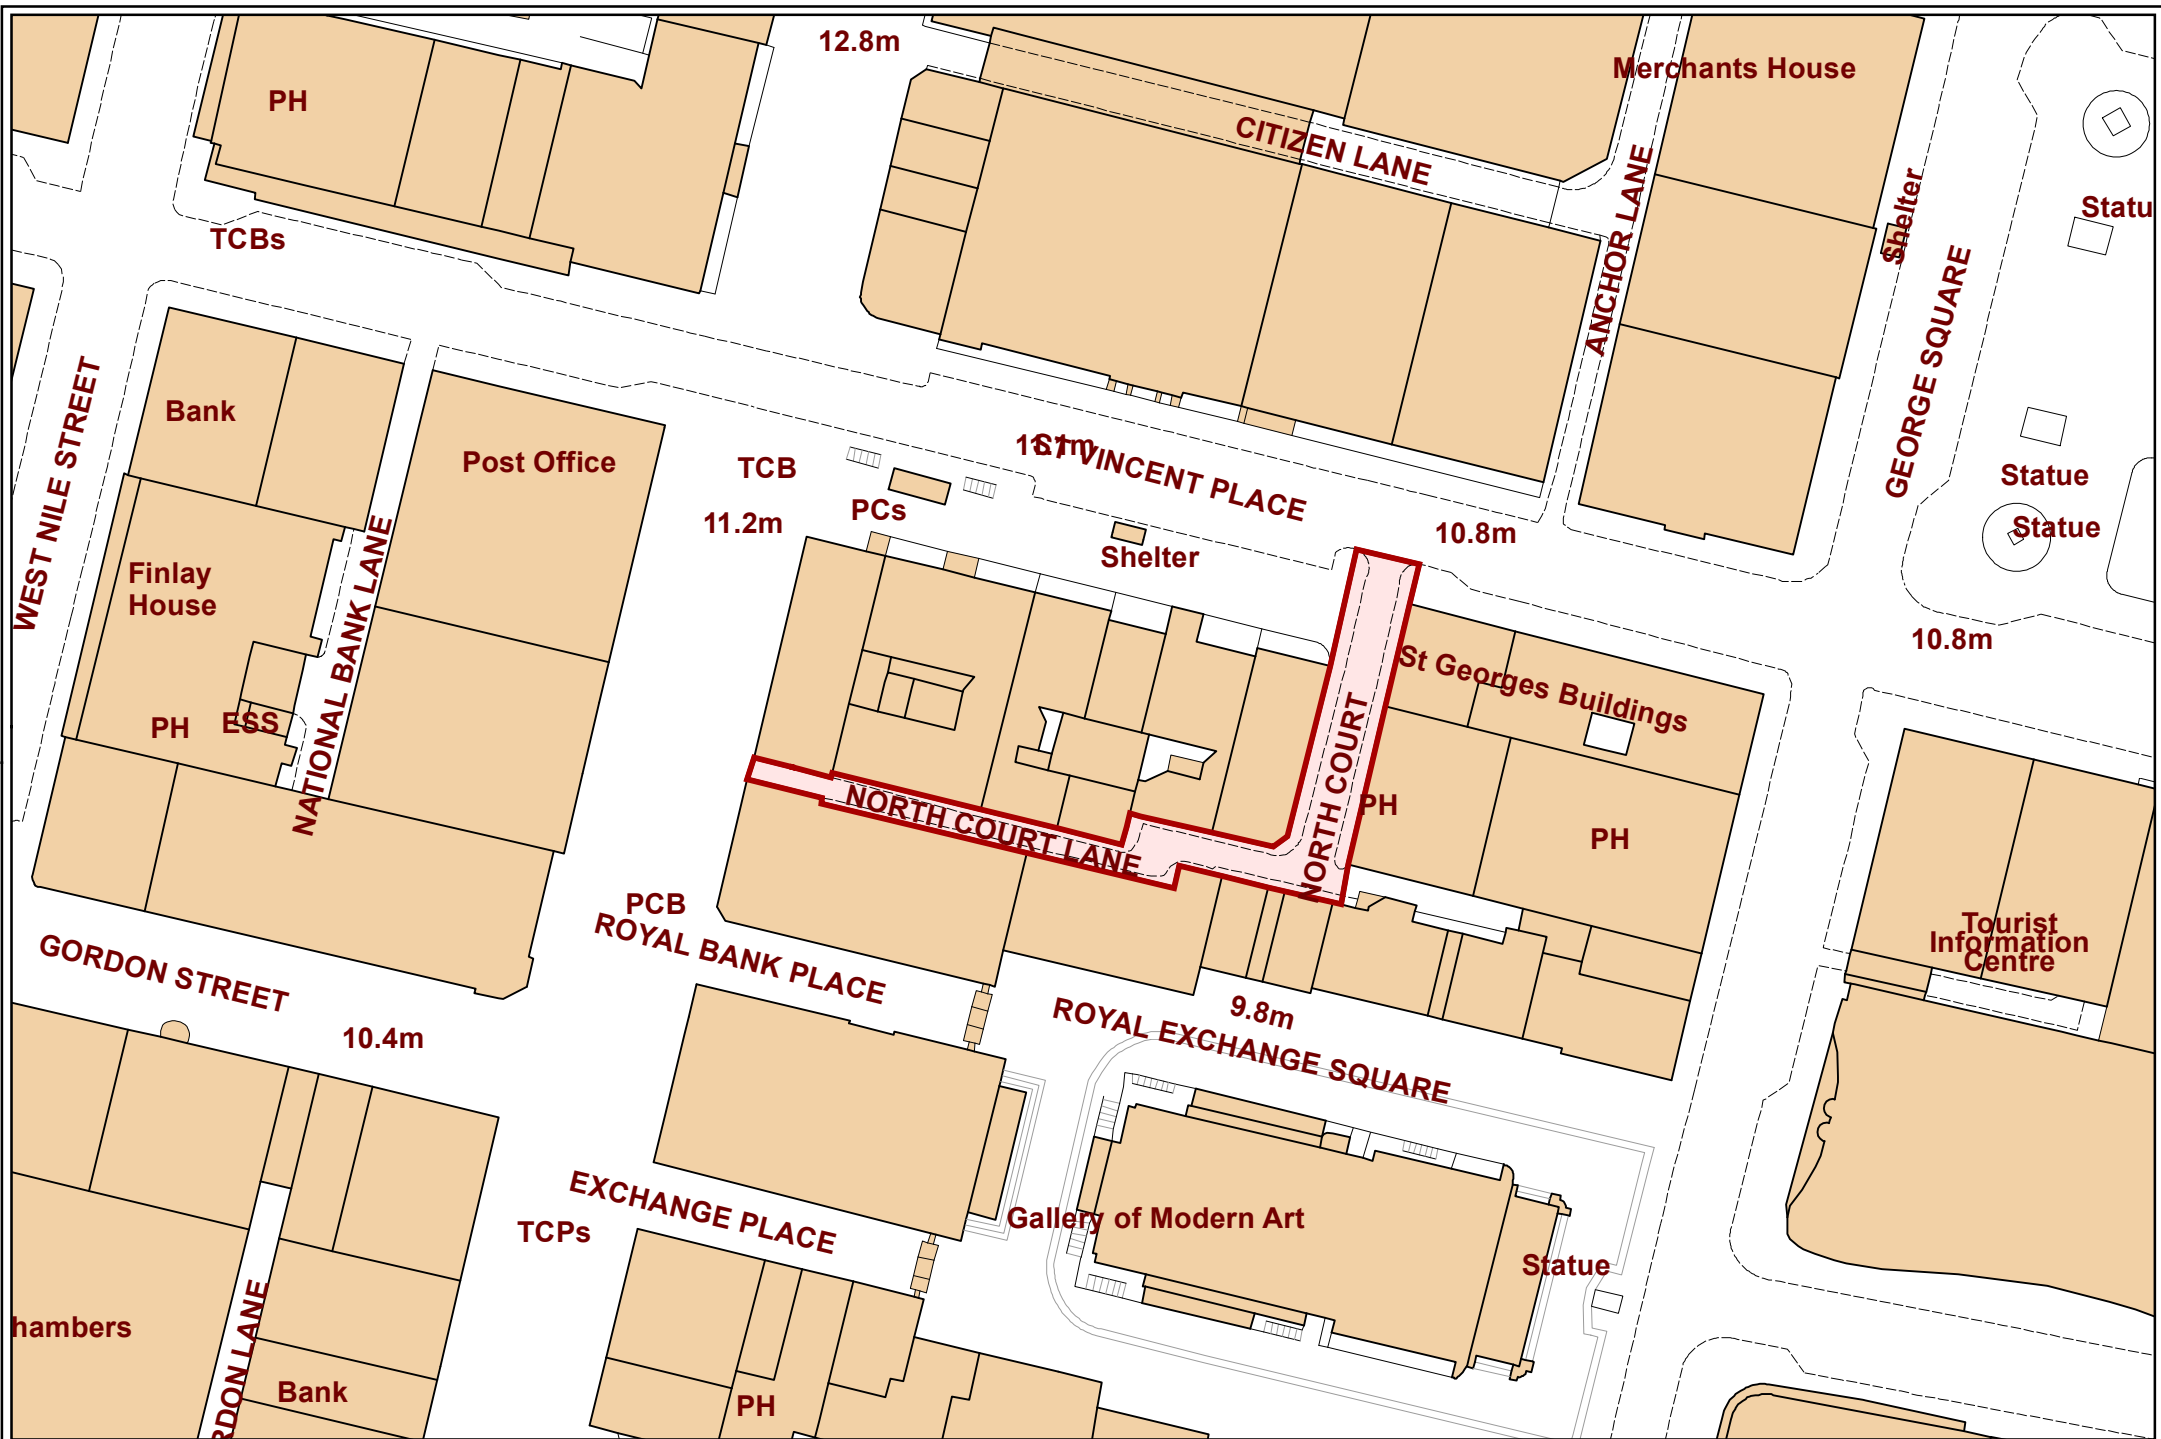

Commercial waste site - Garth Street

Commercial waste site - John Street

Commercial waste site - Sauchiehall Lane