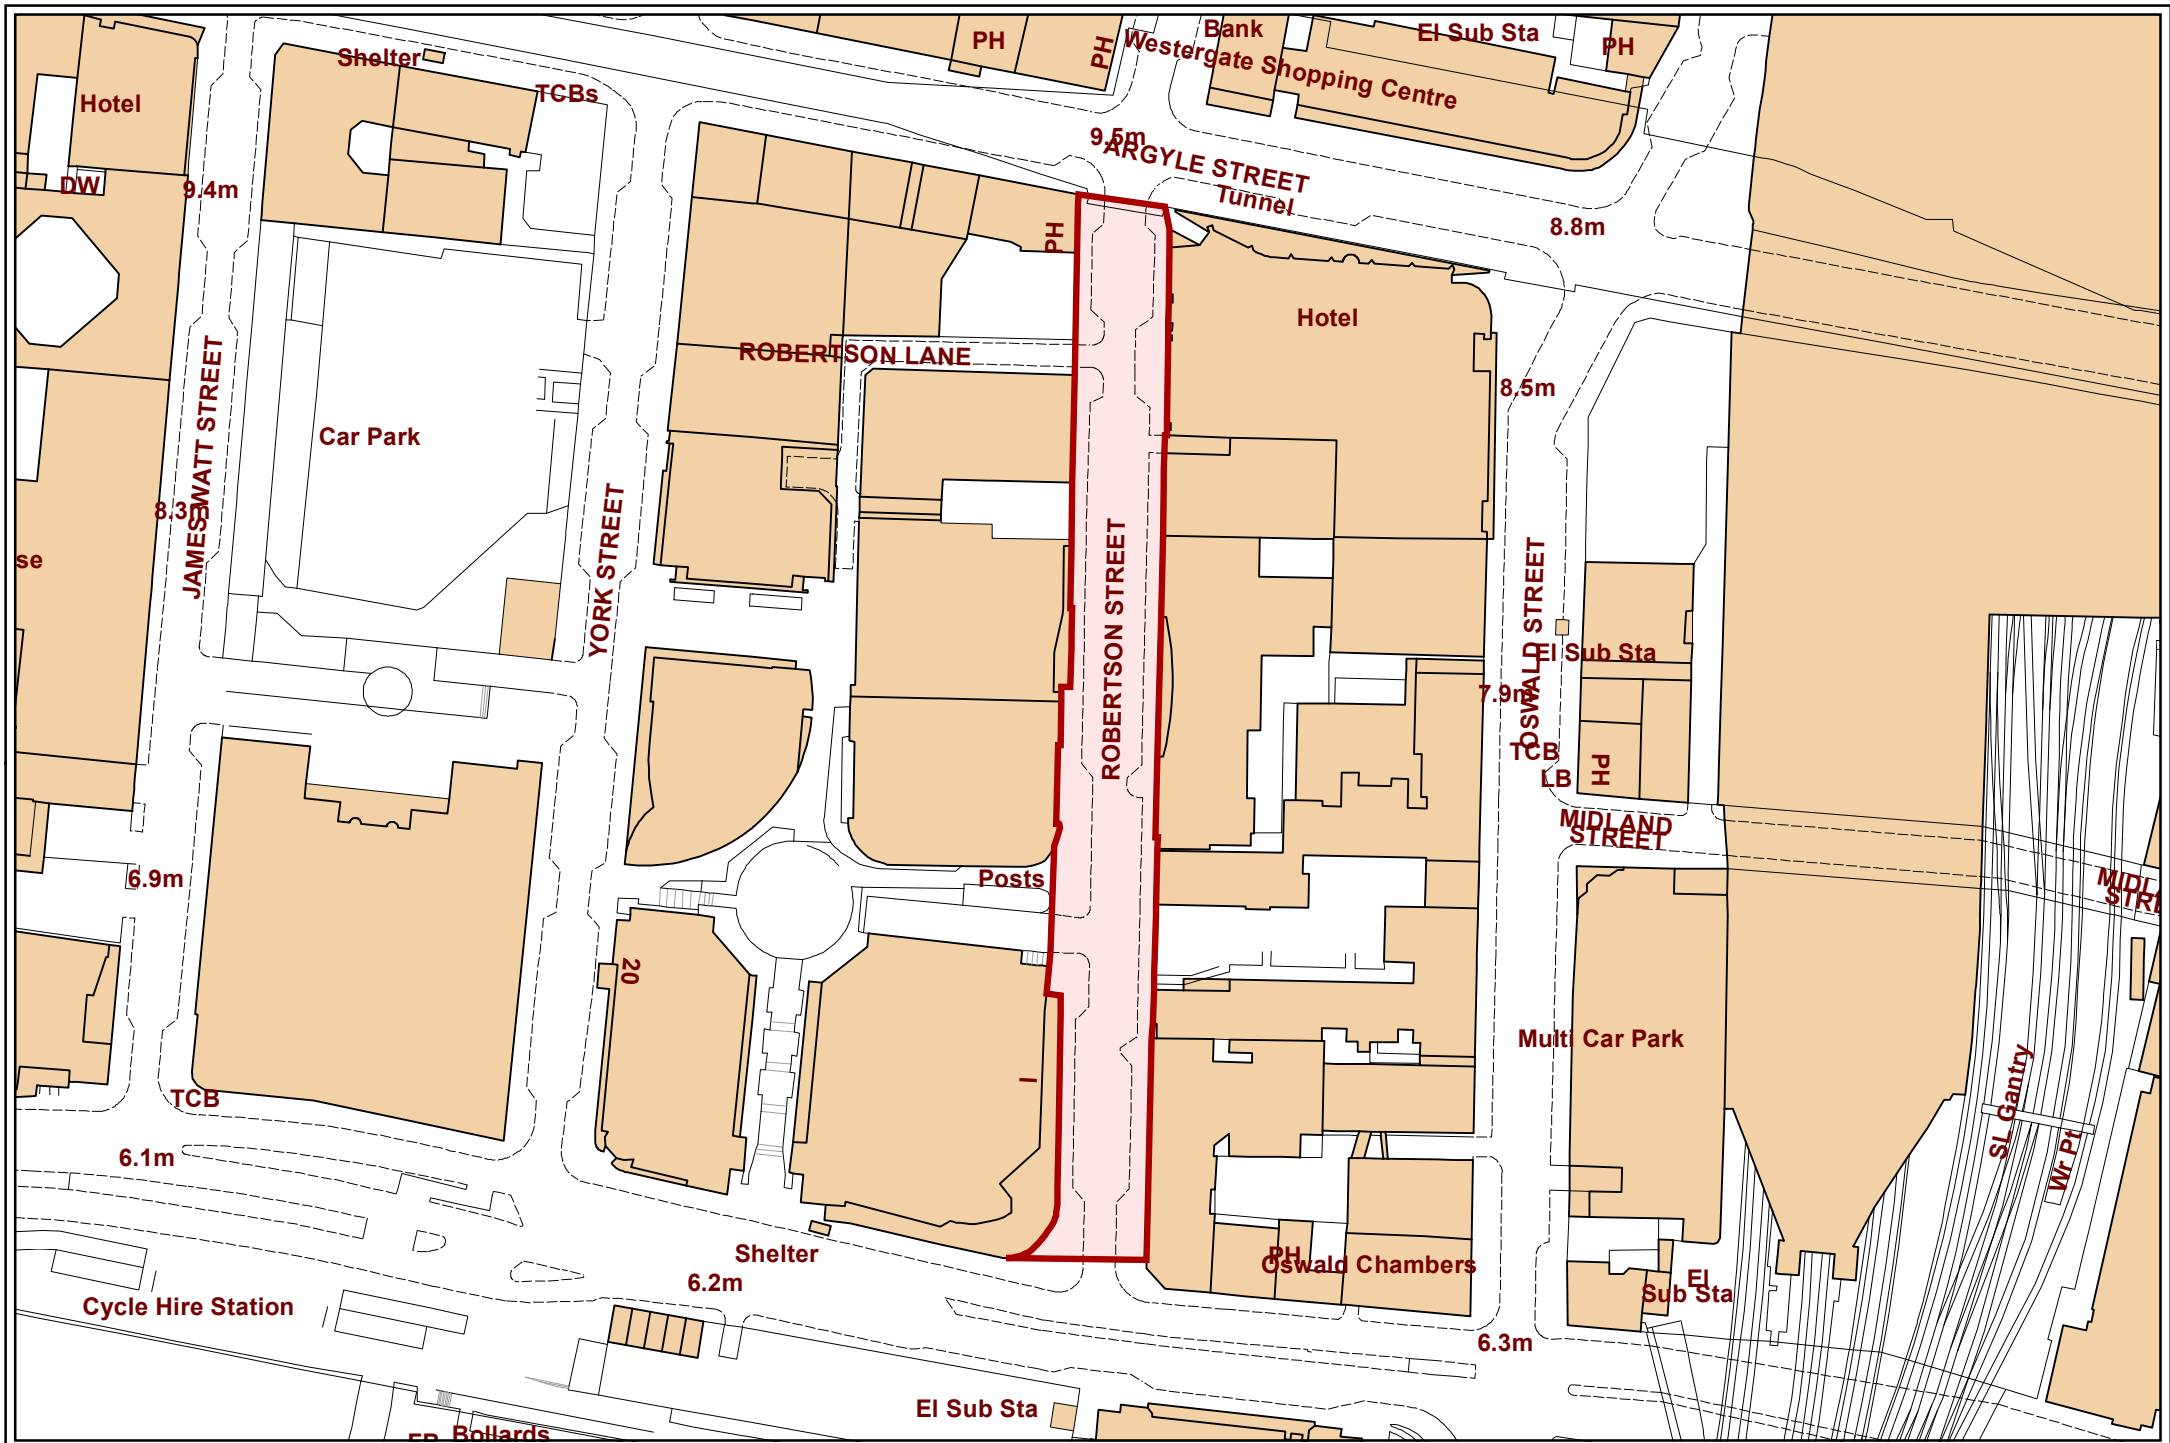

Commercial waste site - Garth Street

Commercial waste site - John Street

Commercial waste site - Sauchiehall Lane